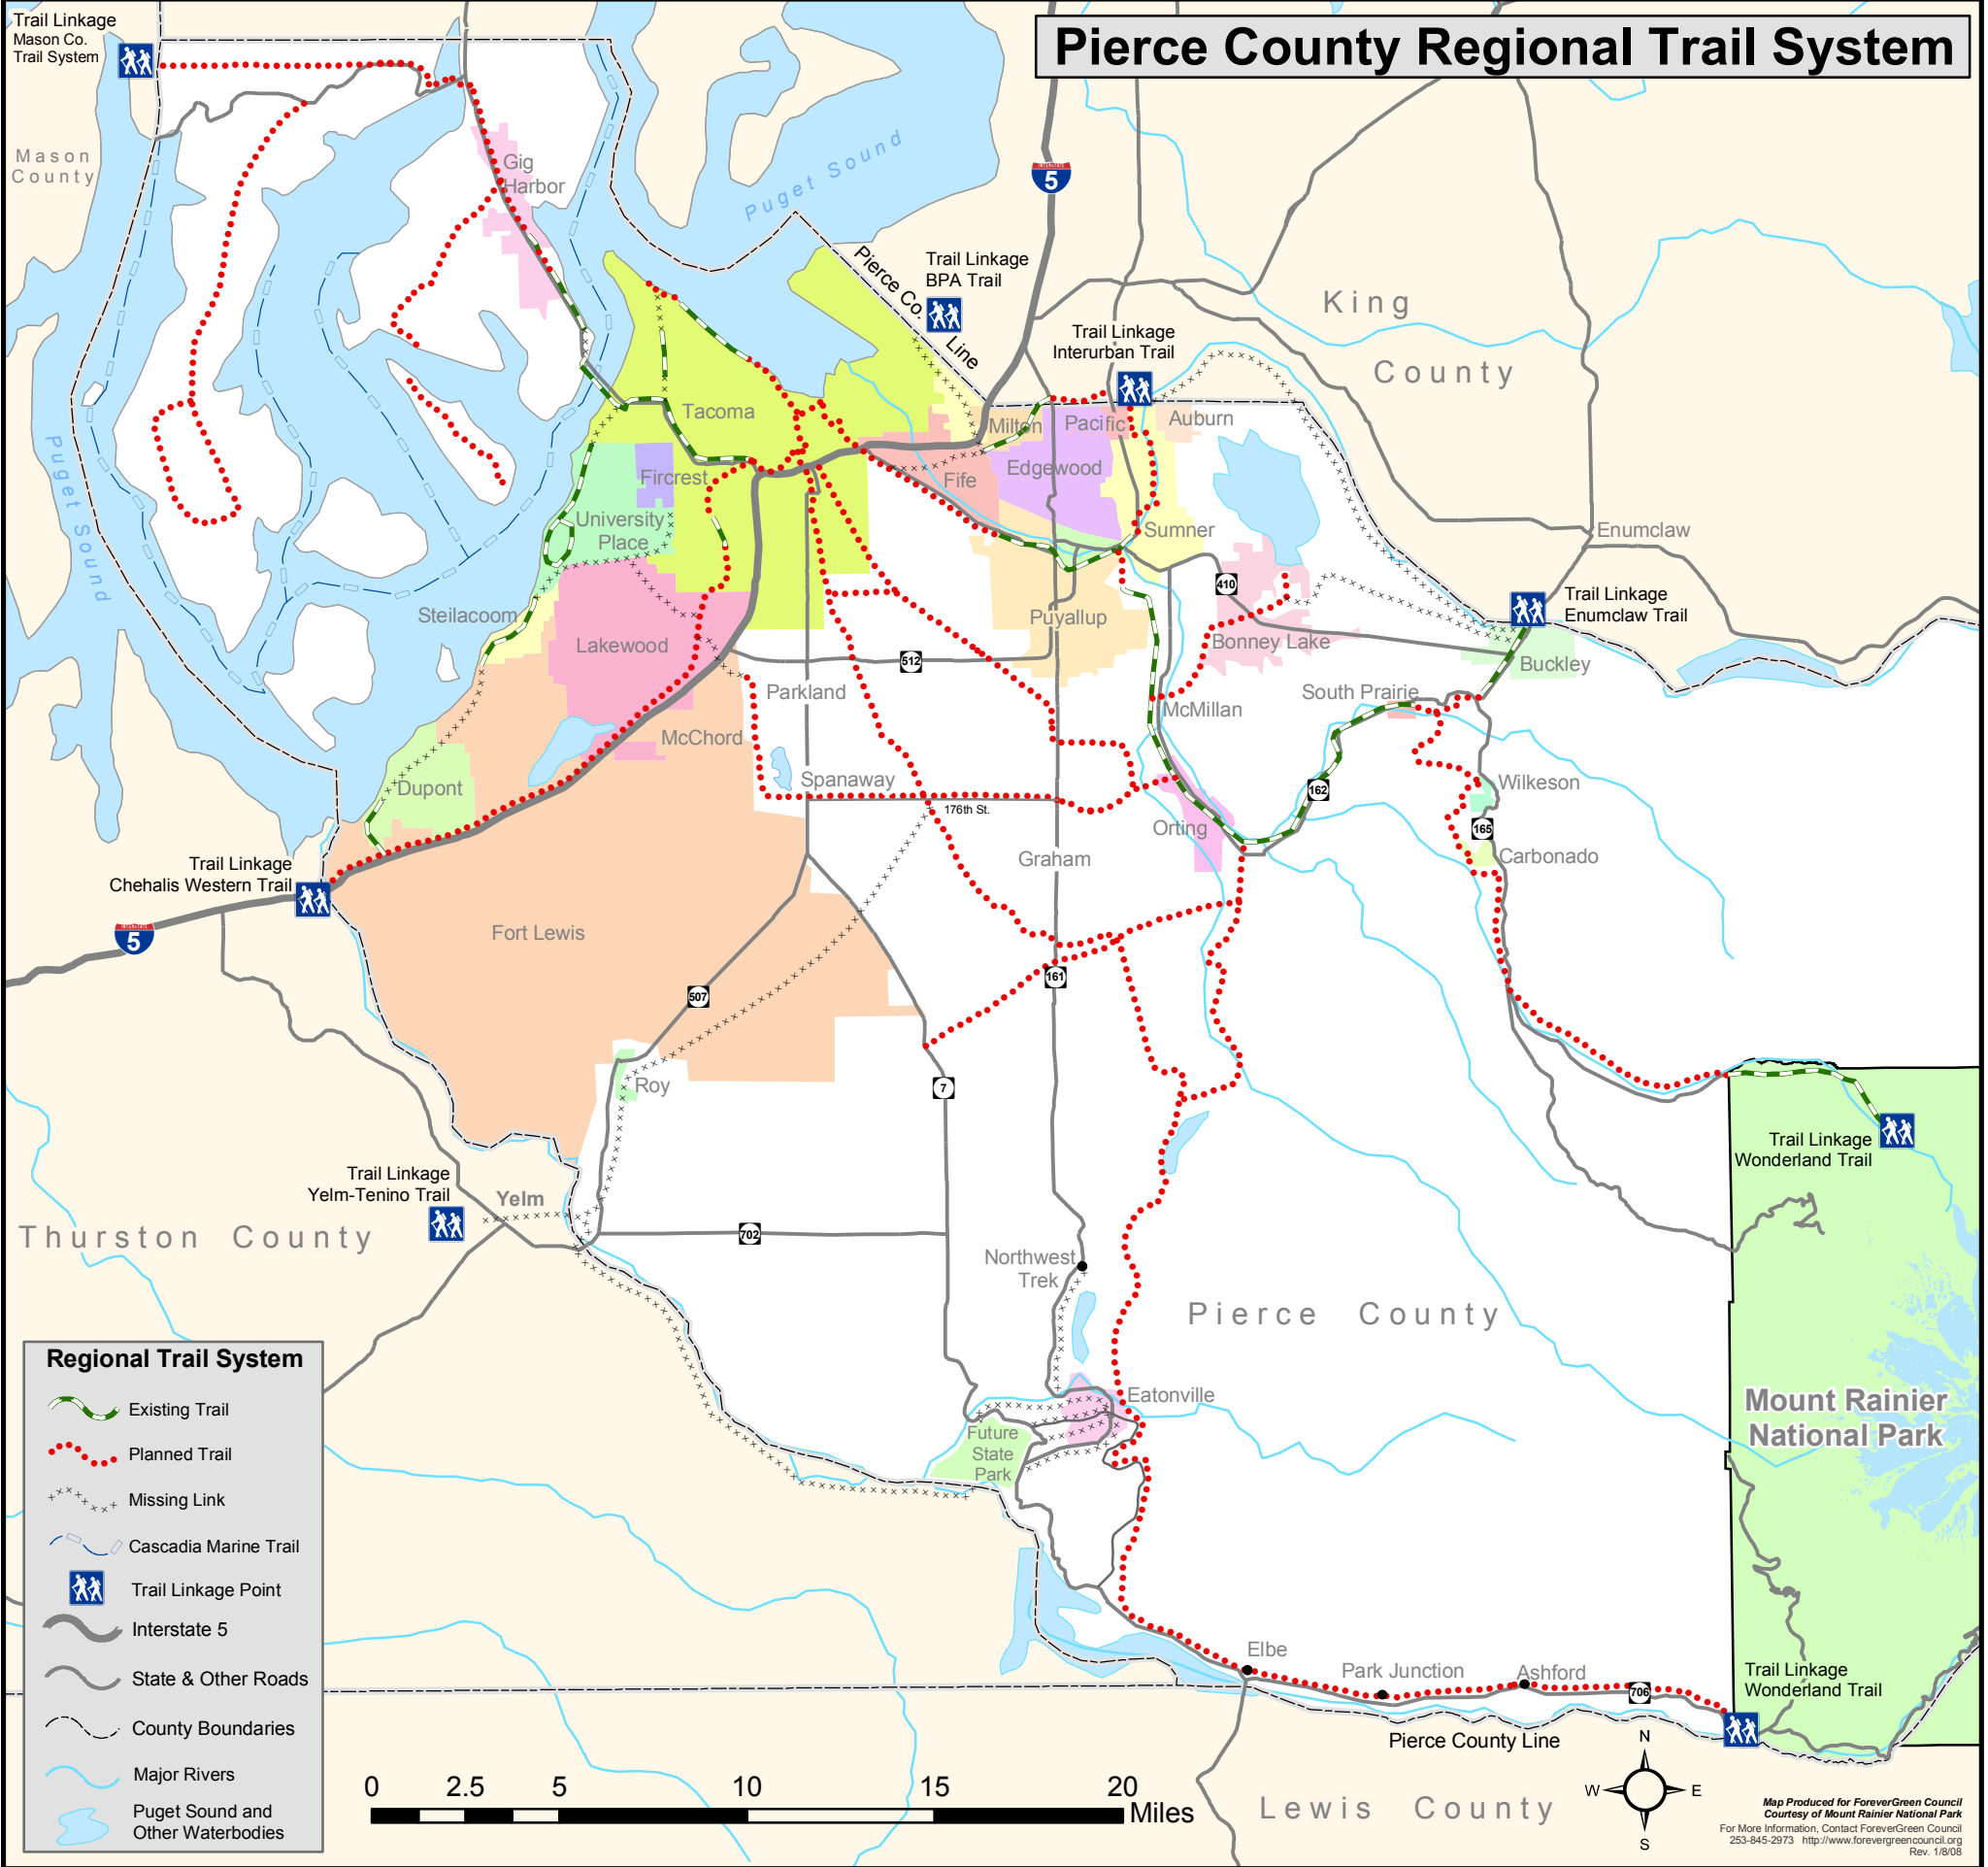

Pierce County Regional Trail System

Regional Trail System

- Existing Trail
- Planned Trail
- Missing Link
- Cascadia Marine Trail
- Trail Linkage Point
- Interstate 5
- State & Other Roads
- County Boundaries
- Major Rivers
- Puget Sound and Other Waterbodies